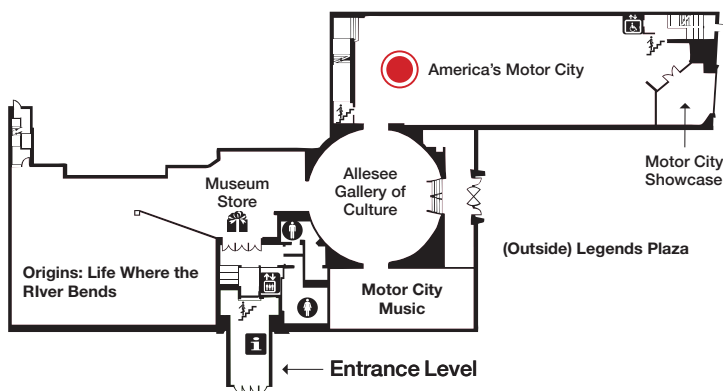

Sensory Levels (1= Low Sensory Stimulation, 10= High Sensory Stimulation)

Detroit Historical Museum
5401 Woodward Ave,
Detroit, MI 48202

	America's Motor City	Detroit, MI	ISD#9362		
	TOUCH	TASTE	SOUND	SIGHT	SMELL
	2	1	3	3	1
PARTICIPANT GUIDELINES	• Visitors can climb in an antique car • Opportunity for some tactile engagement with parts of the exhibit	• Low impact on this sense	• Some additional sound from exhibit • Potential for close proximity/shared space with other visitors	• Indoor/overhead lighting • Some neon lights • Additional lighting for parts of the exhibit	• Low impact on this sense
				© 2023 IBCCES ALL RIGHTS RESERVED	© 2023 IBCCES ALL RIGHTS RESERVED

LOWER LEVEL FIRST FLOOR SECOND FLOOR