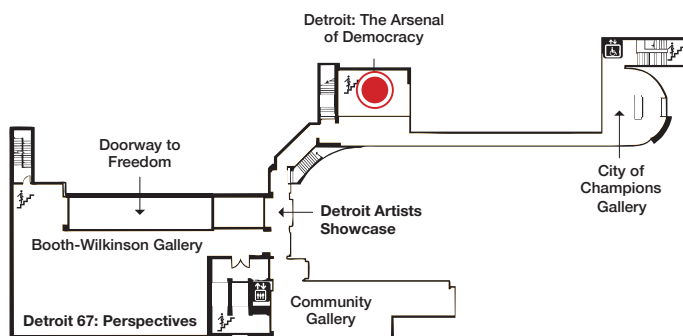

IBCCES Sensory Guide™

Sensory Levels (1= Low Sensory Stimulation, 10= High Sensory Stimulation)

Detroit Historical Museum
5401 Woodward Ave,
Detroit, MI 48202

● Detroit: The Arsenal of Democracy Detroit, MI ISD#9371

TOUCH	TASTE	SOUND	SIGHT	SMELL
  3	 1	 3	 3	 1

© 2023 IBCCES ALL RIGHTS RESERVED

PARTICIPANT GUIDELINES

- Guest can interact with gears activity
- Guests can press buttons to turn the radio station and interact with digital screens

- Low impact on this sense

- Music is playing in the background
- Guests can change the music on the radio
- Potential for close proximity/shared space with other visitors

- Indoor/overhead lighting
- Spotlights featuring additional parts of exhibit
- Some digital screens in this area

- Low impact on this sense

© 2023 IBCCES ALL RIGHTS RESERVED

LOWER LEVEL FIRST FLOOR SECOND FLOOR