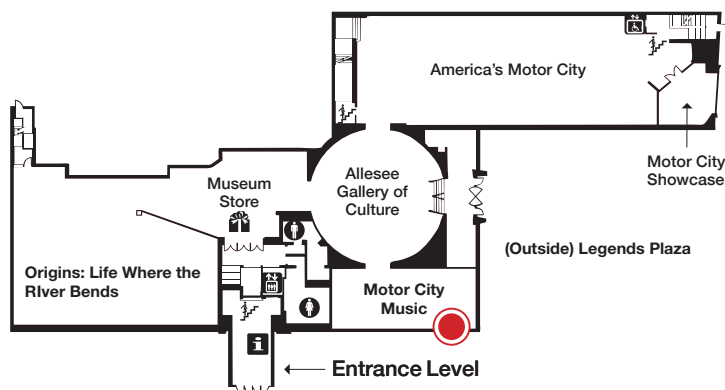

# IBCCES Sensory Guide™

Sensory Levels (1= Low Sensory Stimulation, 10= High Sensory Stimulation)

Detroit Historical Museum  
5401 Woodward Ave,  
Detroit, MI 48202

Motor City Music		Detroit, MI		ISD#9364	
<b>TOUCH</b>	<b>TASTE</b>	<b>SOUND</b>	<b>SIGHT</b>	<b>SMELL</b>	
					
<b>2</b>	<b>1</b>	<b>4</b>	<b>3</b>	<b>1</b>	
<b>PARTICIPANT GUIDELINES</b> <ul style="list-style-type: none"> <li>• Guests can mix their own music with the mixing board</li> </ul>		<ul style="list-style-type: none"> <li>• Music is playing throughout this exhibit</li> <li>• Mixing board makes loud or soft music based on guest interaction</li> <li>• Potential for close proximity/shared space with other visitors</li> </ul>		<ul style="list-style-type: none"> <li>• Indoor/overhead lighting</li> <li>• Additional spotlights throughout exhibit</li> <li>• Bright colors with contrasting black walls</li> </ul>	

© 2023 IBCCES ALL RIGHTS RESERVED

© 2023 IBCCES ALL RIGHTS RESERVED

LOWER LEVEL FIRST FLOOR SECOND FLOOR

Sensory Levels (1= Low Sensory Stimulation, 10= High Sensory Stimulation)

Detroit Historical Museum  
5401 Woodward Ave,  
Detroit, MI 48202