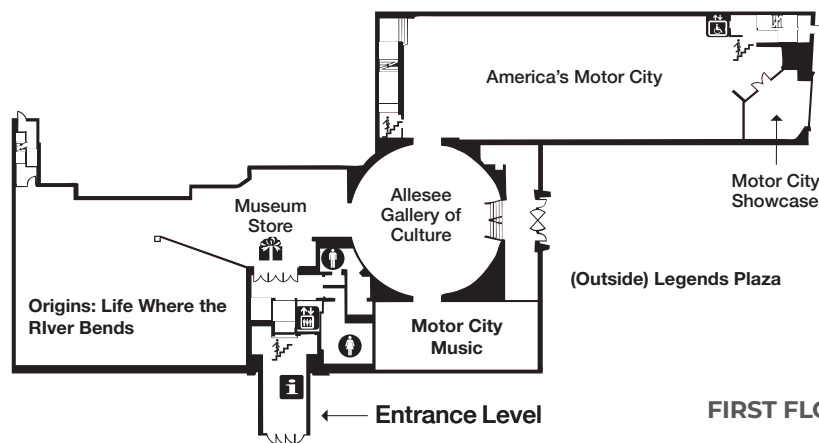

# Sensory Guide™

**Sensory Levels** (1= Low Sensory Stimulation, 10= High Sensory Stimulation)

DETROIT  
HISTORICAL  
SOCIETY

Accessibility is a central tenet of the Detroit Historical Society's core values. As it works to ensure that the Detroit Historical Museum's exhibitions and programming are accessible to the broadest range of constituents possible, including individuals with disabilities, the Society has become a Certified Autism Center to better serve its neuro-diverse visitors. The Society has refined exhibition spaces and posted sensory guides to alert visitors to the level of stimulation present in each gallery. Sensory bags are available at the registration desks and family events regularly offer special hours for individuals who would benefit from a less stimulating museum experience.

This is a gallery-by-gallery guide to the sensory experiences in this museum.

**MUSEUM MAP**

**LOWER LEVEL**

**FIRST FLOOR**

**SECOND FLOOR**

Sensory Levels (1= Low Sensory Stimulation, 10= High Sensory Stimulation)