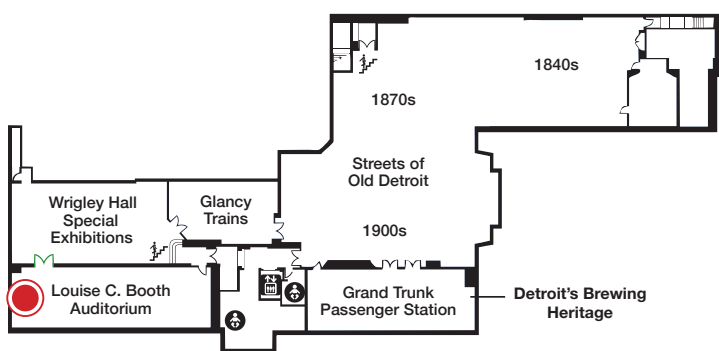

- Indoor/overhead lighting
- Some digital screens in this area

- Low impact on this sense

© 2023 IBCCES ALL RIGHTS RESERVED

LOWER LEVEL    FIRST FLOOR    SECOND FLOOR

Sensory Levels (1= Low Sensory Stimulation, 10= High Sensory Stimulation)

Detroit Historical Museum  
5401 Woodward Ave,  
Detroit, MI 48202

Louise C. Booth Auditorium					Detroit, MI					ISD#9357				
TOUCH		TASTE		SOUND		SIGHT		SMELL						
1		1		4		2		1						
<b>PARTICIPANT GUIDELINES</b> <ul style="list-style-type: none"> <li>• Visitors can sit and listen to speakers/ performances</li> <li>• Few opportunities for tactile engagement</li> </ul>		<ul style="list-style-type: none"> <li>• Low impact on this sense</li> </ul>		<ul style="list-style-type: none"> <li>• Speakers use microphones during presentations</li> <li>• Potential for close proximity/shared space with other visitors</li> </ul>		<ul style="list-style-type: none"> <li>• Indoor/overhead lighting</li> <li>• Additional lighting on the stage</li> </ul>		<ul style="list-style-type: none"> <li>• Low impact on this sense</li> </ul>						
										© 2023 IBCCES ALL RIGHTS RESERVED		© 2023 IBCCES ALL RIGHTS RESERVED		