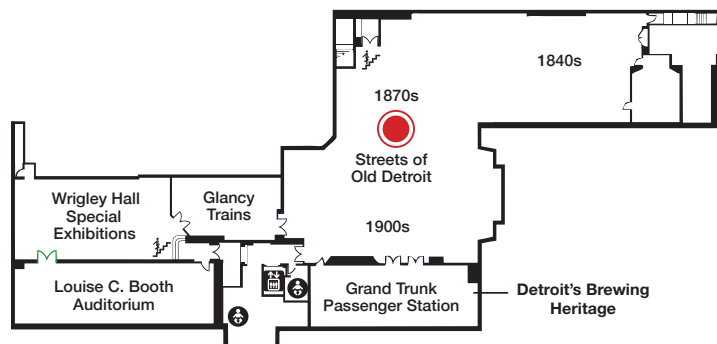

This is a gallery-by-gallery guide to the sensory experiences in this museum.

**MUSEUM MAP**

**LOWER LEVEL**

**FIRST FLOOR**

**SECOND FLOOR**

Sensory Levels (1= Low Sensory Stimulation, 10= High Sensory Stimulation)

Detroit Historical Museum  
5401 Woodward Ave,  
Detroit, MI 48202

Streets of Old Detroit		Detroit, MI		ISD#9360	
<p><b>TOUCH</b></p>  <p><b>2</b></p>	<p><b>TASTE</b></p>  <p><b>1</b></p>	<p><b>SOUND</b></p>  <p><b>4</b></p>	<p><b>SIGHT</b></p>  <p><b>3</b></p>	<p><b>SMELL</b></p>  <p><b>1</b></p>	<p>© 2023 IBCCES ALL RIGHTS RESERVED</p>
<p><b>PARTICIPANT GUIDELINES</b></p> <ul style="list-style-type: none"> <li>• Visitors should focus on their balance when walking on the cobblestones</li> <li>• Few opportunities for tactile engagement in this area</li> </ul>		<ul style="list-style-type: none"> <li>• Low impact on this sense</li> </ul>	<ul style="list-style-type: none"> <li>• Can overhear the Glancy trains if other guests are interacting with them</li> <li>• Potential for volume to rise as more guests move throughout this narrow area</li> </ul>	<ul style="list-style-type: none"> <li>• Darker area with overhead spotlights scattered throughout the area</li> </ul>	<ul style="list-style-type: none"> <li>• Low impact on this sense</li> </ul> <p>© 2023 IBCCES ALL RIGHTS RESERVED</p>

LOWER LEVEL FIRST FLOOR SECOND FLOOR

Sensory Levels (1= Low Sensory Stimulation, 10= High Sensory Stimulation)

Detroit Historical Museum  
5401 Woodward Ave,  
Detroit, MI 48202

Grand Truck Passenger Station Detroit, MI ISD#9361