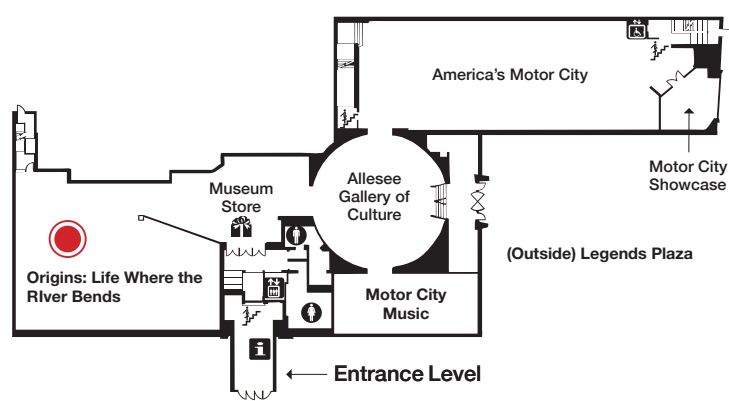

# IBCCES Sensory Guide™

Sensory Levels (1= Low Sensory Stimulation, 10= High Sensory Stimulation)

Detroit Historical Museum  
5401 Woodward Ave,  
Detroit, MI 48202

Origins: Life Where the River Bends      Detroit, MI      ISD#9365

TOUCH	TASTE	SOUND	SIGHT	SMELL
				
2	1	6	3	1

© 2023 IBCCES ALL RIGHTS RESERVED

**PARTICIPANT GUIDELINES**

- Opportunity for tactile engagement with parts of the exhibit

- Low impact on this sense

- Multiple videos can play at the same time causing sounds to bleed together
- Potential for volume to rise as more guests move throughout exhibit

- Indoor/overhead lighting
- Some digital screens in this area

- Low impact on this sense

© 2023 IBCCES ALL RIGHTS RESERVED

LOWER LEVEL    **FIRST FLOOR**    SECOND FLOOR

Sensory Levels (1= Low Sensory Stimulation, 10= High Sensory Stimulation)