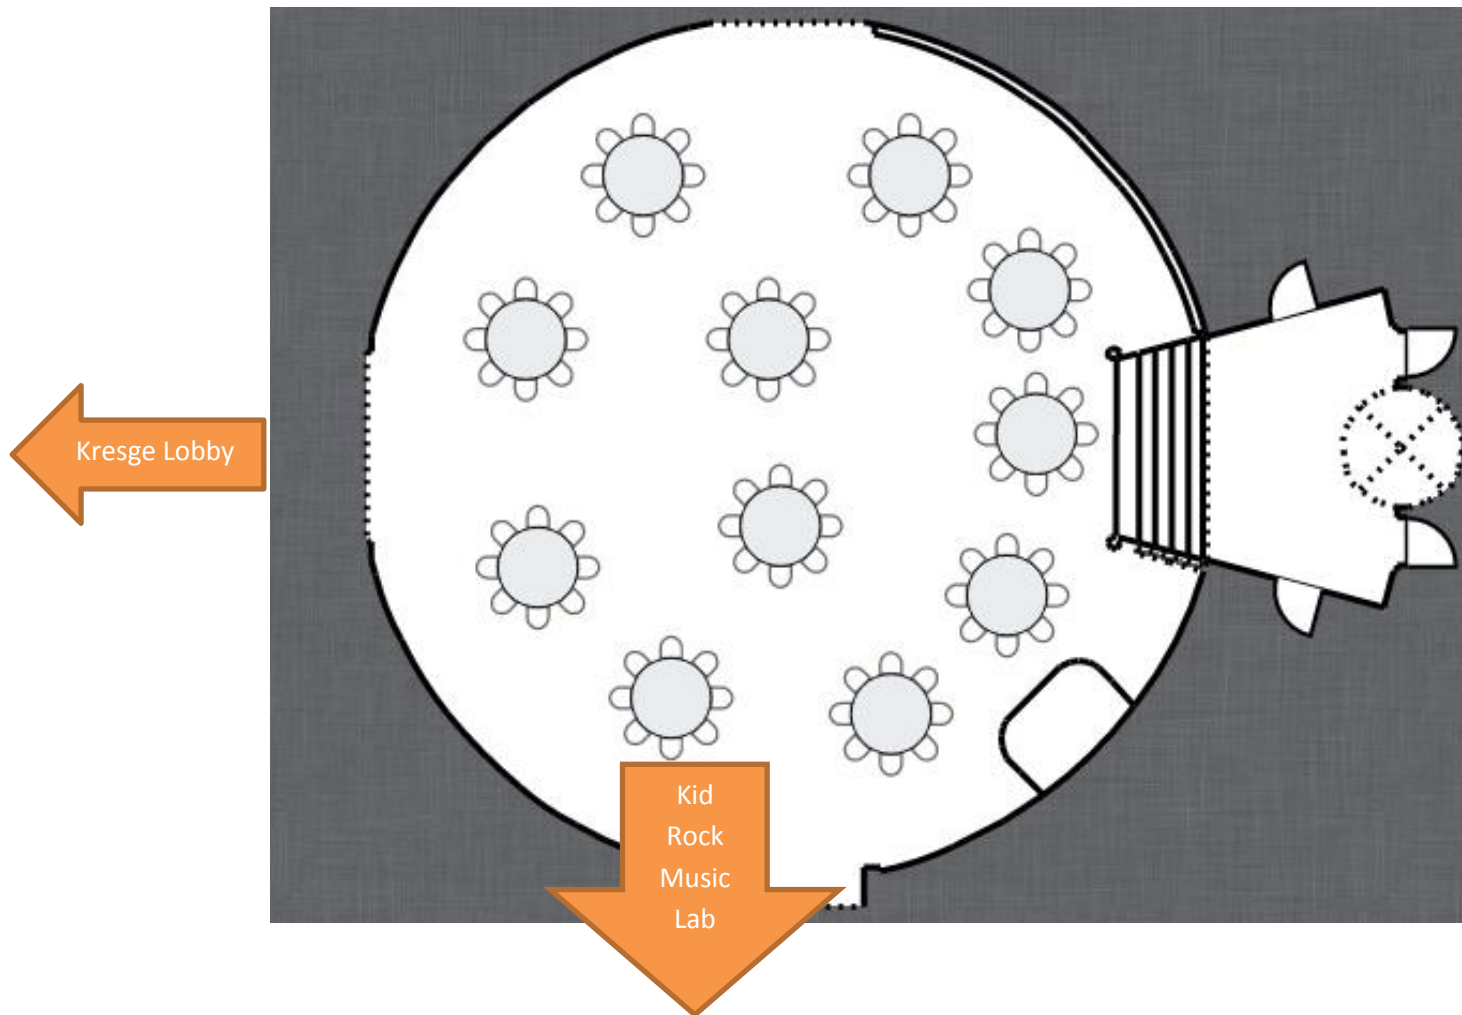

Allesee Gallery of Culture Floor Plans

Buffet/Plated for 88 People

11-60 inch rounds with seating for 88 people

You may put your bar, buffet, appetizer table, etc. in the Kid Rock Music Lab or the Kresge Lobby.

Allesee Gallery of Culture Floor Plans

Buffet/Plated with dancing for 72 People

Strolling with dancing for up to 150 people

9-60 inch rounds, seating for 72 people, 4 cocktail tables, 1- 6ft. DJ table, and a dance area
You may put your bar, buffet, food stations, etc. in the Kid Rock Music Lab or the Kresge Lobby.

Allesee Gallery of Culture Floor Plans

Strolling for up to 150 People (no dancing)

9-60 inch rounds, seating for 72 people, 3 cocktail tables

You may put your bar, food stations, etc. in the Kid Rock Music Lab or the Kresge Lobby