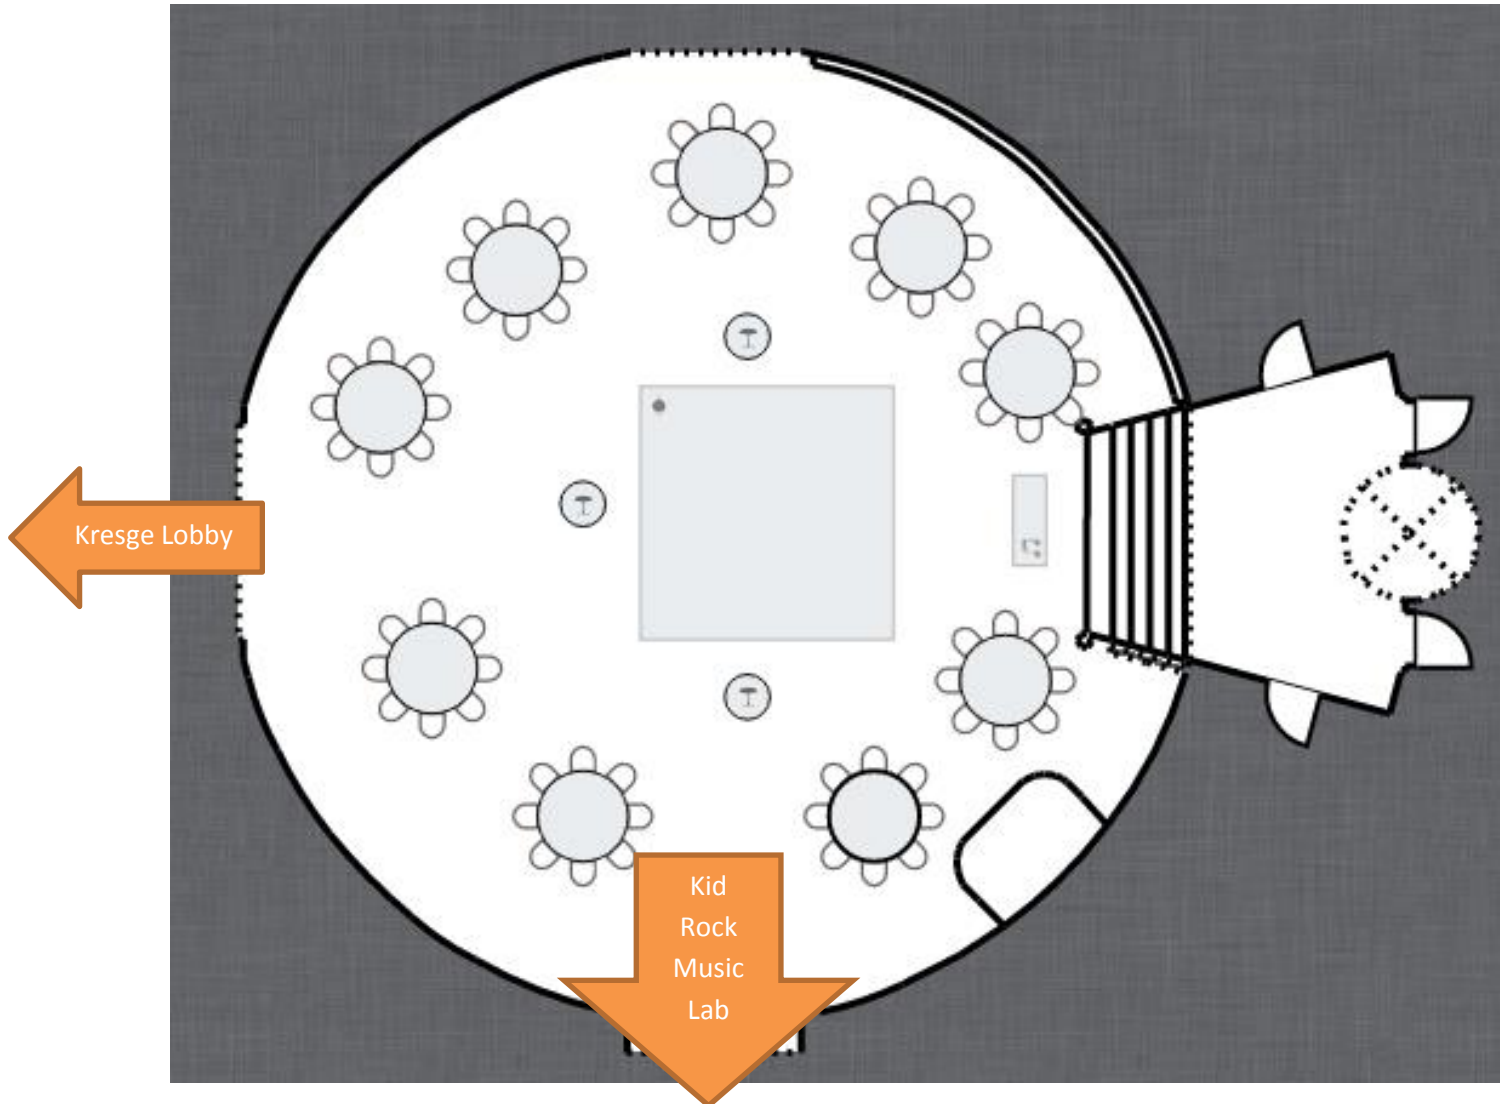

Allesee Gallery of Culture Floor Plans

Buffet/Plated for 88 People

11-60 inch rounds with seating for 88 people

You may put your bar, buffet, appetizer table, etc. in the Kid Rock Music Lab or the Kresge Lobby.

Allesee Gallery of Culture Floor Plans

Buffet/Plated with dancing for 72 People

Strolling with dancing for up to 150 people

9-60 inch rounds, seating for 72 people, 4 cocktail tables, 1- 6ft. DJ table, and a dance area
You may put your bar, buffet, food stations, etc. in the Kid Rock Music Lab or the Kresge Lobby.

Allesee Gallery of Culture Floor Plans

Strolling for up to 150 People (no dancing)

9-60 inch rounds, seating for 72 people, 3 cocktail tables

You may put your bar, food stations, etc. in the Kid Rock Music Lab or the Kresge Lobby